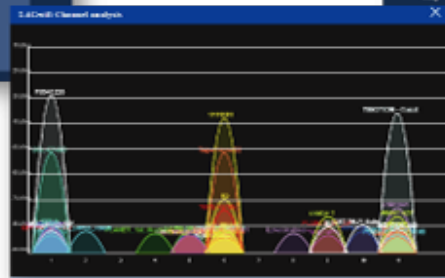

AP/Gateway Mode

PoE(PD)-enabled device

Setup Wizard Multiple Modes

Home Dashboard for Wi-Fi Status

Wi-Fi Channel Analyzer

[Ostatní download](#)