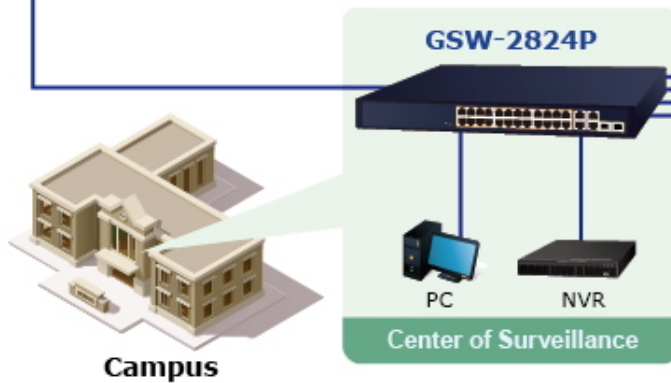

# 24 PoE IP Cameras

**GSW-2824P**

NVR

**Gigabit Uplink**

Monitoring Center

- 1000BASE-T UTP
- PoE 1000BASE-T UTP with PoE
- 1000BASE-SX/LX Fiber Optic

- 1000BASE-T UTP
- PoE 1000BASE-T UTP with PoE
- DC Power Line (DC)