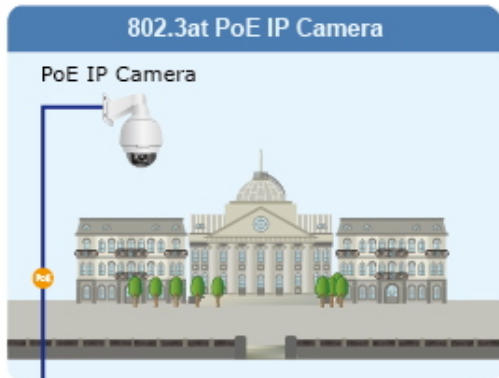

# 24 PoE IP Cameras

**GSW-2824P**

NVR

**Gigabit Uplink**

Monitoring Center

- 1000BASE-T UTP
- PoE 1000BASE-T UTP with PoE
- 1000BASE-SX/LX Fiber Optic

- 1000BASE-T UTP
- PoE 1000BASE-T UTP with PoE
- DC Power Line (DC)