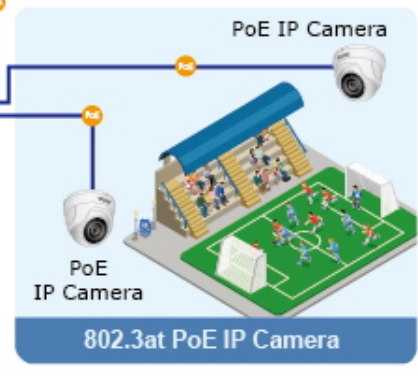

# 24 PoE IP Cameras

**GSW-2824P**

NVR

**Gigabit Uplink**

Monitoring Center

- 1000BASE-T UTP
- PoE 1000BASE-T UTP with PoE
- 1000BASE-SX/LX Fiber Optic

- 1000BASE-T UTP
- PoE 1000BASE-T UTP with PoE
- DC Power Line (DC)