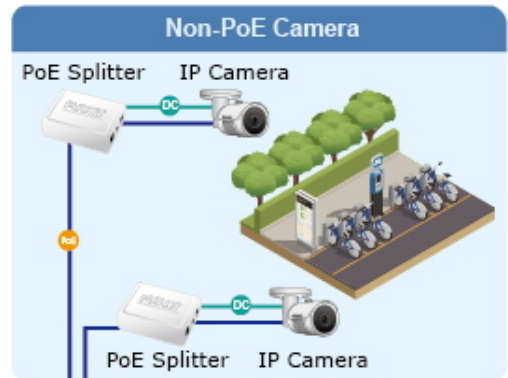

# 24 PoE IP Cameras

**GSW-2824P**

NVR

**Gigabit Uplink**

Monitoring Center

- 1000BASE-T UTP
- PoE 1000BASE-T UTP with PoE
- 1000BASE-SX/LX Fiber Optic

- 1000BASE-T UTP
- PoE 1000BASE-T UTP with PoE
- DC Power Line (DC)