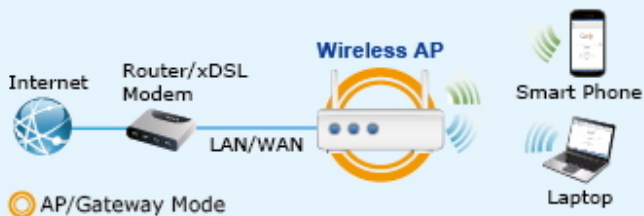

Wi-Fi Security

 WPA2  WPA

IAP Series

AP/Gateway Mode

Repeater Mode (Universal)

Repeater Mode (PtP)

Repeater Mode (PtMP)

 5GHz 802.11ax  2.4GHz 802.11ax