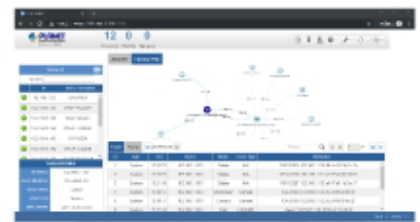

Step 1

Discovery

Step 2

Add to List

Step 3

Domain Info. Display

- Nodes Discovery
- Topology View
- Event Report
- SMTP Alert
- Smart AP Control

Let Network Device Management Make Operations Easier