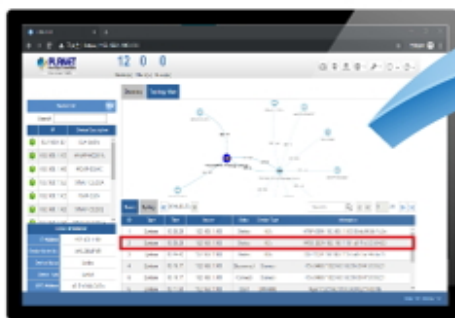

Step 1

Discovery

Step 2

Add to List

Step 3

Domain Info. Display

- Nodes Discovery
- Topology View
- Event Report
- SMTP Alert
- Smart AP Control

Let Network Device Management Make Operations Easier