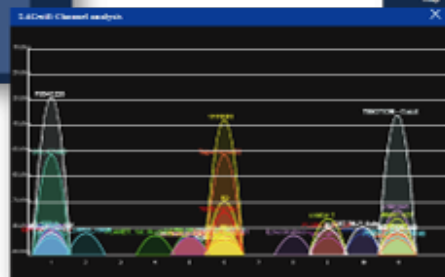

AP/Gateway Mode

PoE(PD)-enabled device

Setup Wizard Multiple Modes

Home Dashboard for Wi-Fi Status

Wi-Fi Channel Analyzer

[Ostatní download](#)