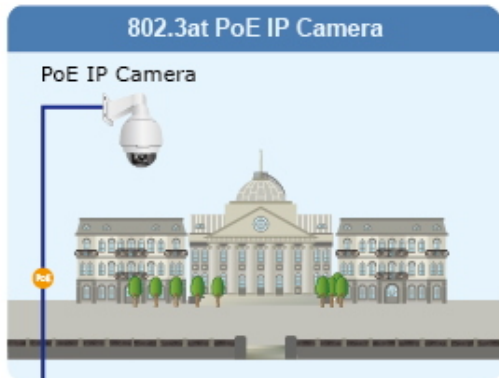

# 24 PoE IP Cameras

**GSW-2824P**

NVR

**Gigabit Uplink**

Monitoring Center

- 1000BASE-T UTP
- PoE 1000BASE-T UTP with PoE
- 1000BASE-SX/LX Fiber Optic

**Campus**

- 1000BASE-T UTP
- PoE 1000BASE-T UTP with PoE
- DC Power Line (DC)