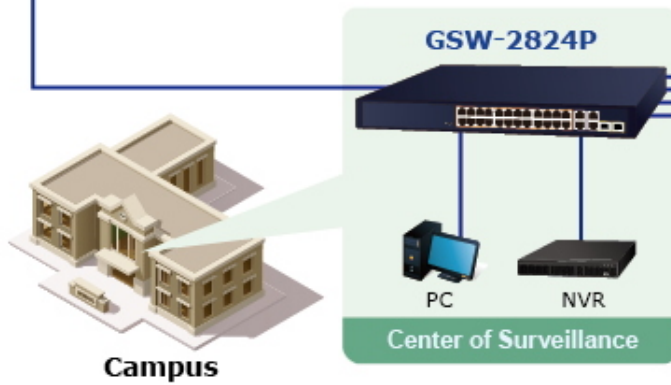

# 24 PoE IP Cameras

**GSW-2824P**

NVR

**Gigabit Uplink**

Monitoring Center

- 1000BASE-T UTP
- PoE 1000BASE-T UTP with PoE
- 1000BASE-SX/LX Fiber Optic

**Campus**

- 1000BASE-T UTP
- PoE 1000BASE-T UTP with PoE
- DC Power Line (DC)