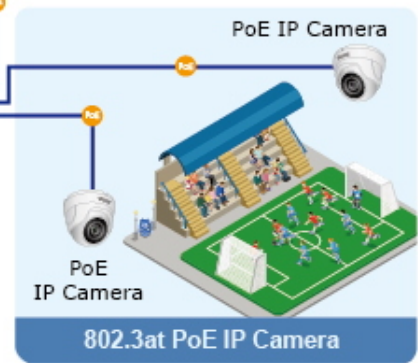

# 24 PoE IP Cameras

**GSW-2824P**

NVR

**Gigabit Uplink**

Monitoring Center

- 1000BASE-T UTP
- PoE 1000BASE-T UTP with PoE
- 1000BASE-SX/LX Fiber Optic

**Campus**

- 1000BASE-T UTP
- PoE 1000BASE-T UTP with PoE
- DC Power Line (DC)