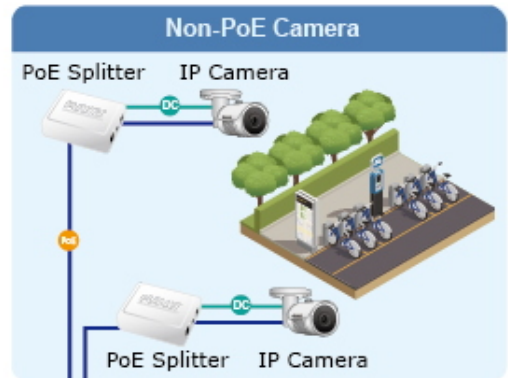

# 24 PoE IP Cameras

**GSW-2824P**

NVR

**Gigabit Uplink**

Monitoring Center

- 1000BASE-T UTP
- PoE 1000BASE-T UTP with PoE
- 1000BASE-SX/LX Fiber Optic

**Campus**

- 1000BASE-T UTP
- PoE 1000BASE-T UTP with PoE
- DC Power Line (DC)