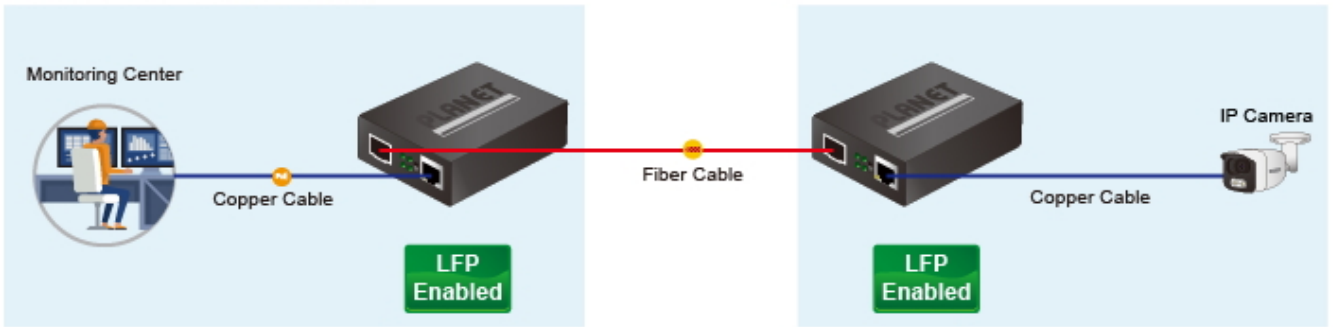

Remote Link Normal