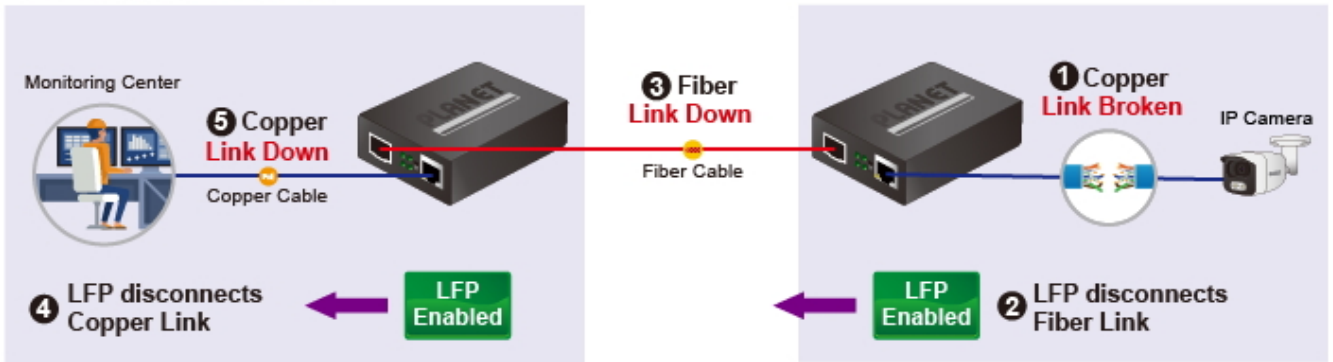

### Optional DC 5V Power Adapter

1000BASE-SX/LX Fiber Optic  
1000BASE-T UTP with PoE

### Remote Link Normal

### Remote Link Broken

- 1000BASE-T UTP
- 1000BASE-T UTP with PoE
- 1000BASE-SX/LX Fiber Optic