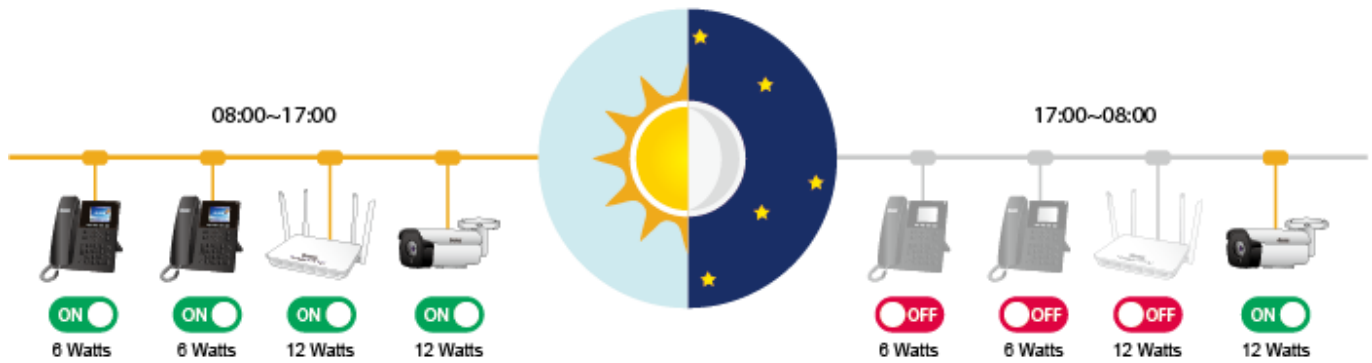

PoE Schedule

Total Consumption of 36 watts/hr

Save 24 watts/hr during off-business hours

* Total Saved = 10800watts/month